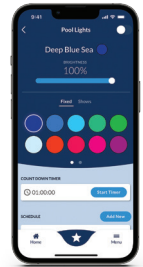

 **HAYWARD**[®]
SINCE 1925

ENHANCES **BETTER.**

LED WATERBOWLS

NO POOL IS COMPLETE WITHOUT A STUNNING STATEMENT PIECE.

LED WaterBowls from Hayward make an elegant addition to any new build or renovation, helping to transform the space with a stunning architectural focal point. Built with soothing LED lighting that integrates seamlessly with Omni® automation and transitions effortlessly from day to night, WaterBowls are the perfect way for pool owners to add a personal touch to their backyard.

- » Compatible with Omni automation systems—including OmniDirect Mode™ for expanded lighting colors, dimming control, and more*
- » Water Fire mode: Light flickers red-orange to simulate fire in the Water Bowl feature; flicker effect can be toggled on/off when using OmniDirect mode.
- » Square or round base shapes available in 4 different metallic composite finishes
- » Hand-painted, artisan bowls sculpted from durable, UV-resistant material

- » Instant navigation to desired colors or light shows (no more cycling through every option)
- » Dimming capabilities (20% increments)
- » Speed adjustment for light shows
- » Access to 10 additional colors for increased customization opportunities (special occasions, sports teams, school colors and more)