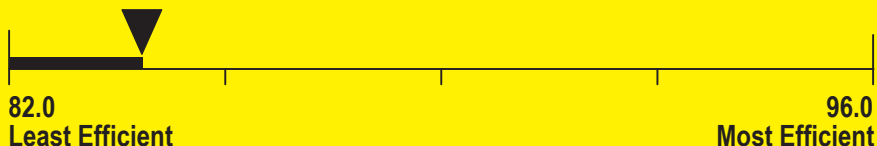

## Thermal Efficiency

84.0

Efficiency Range of Similar Models

- Efficiency range based only on models fueled by natural gas.
- For more information, visit [www.ftc.gov/energy](http://www.ftc.gov/energy).