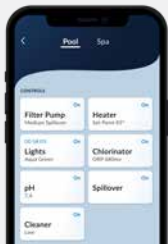

CONFIGURATION GUIDE

1. Start with OmniLogic®, OmniPL® or OmniHub® Panel

Control variable-speed pumps without additional relays. OmniLogic controls 16, OmniPL controls 8 and OmniHub controls 3.

OMNI® SYSTEM	MODEL NUMBER	VALVE CONTROLS*	RELAYS	VSP PUMP CONTROLS	SUBPANEL	SANITIZATION
OmniLogic	HLBASE	4 included, scalable to 16	4 included, scalable to 20	16	Add up to 12 breakers, 100A total	Salt-ready system, chlorination cell sold separately
	HLPRO4W	4	4 included, scalable to 8	8	Add up to 8 breakers, 100A total	N/A
OmniPL	HLPRO4SW	4	4 included, scalable to 8	8	Add up to 8 breakers, 100A total	Salt-ready system, chlorination cell sold separately
	HLPLUS4W	4	4 included, scalable to 8	8	Add up to 8 breakers, 100A total	TCELL340 included
	HLPRO4NW	4	4 included, scalable to 8	8	N/A	N/A
	HLPRO4NSW	4	4 included, scalable to 8	8	N/A	Salt-ready system, chlorination cell sold separately
OmniHub	HLOMNIHUB	2	1 included, scalable to 3	3	N/A	N/A

2. Optional System Expansion

OMNILOGIC

OUR MOST SCALABLE SYSTEM

- » Controller comes with 4 relays and can be expanded to 20:
- » HLIOEXPAND plugs directly to the base unit and provides 4 additional valve actuating outputs, 4 additional low voltage relays, and 4 additional temperature sensor inputs
- » HLEXPAND adds an additional subpanel with the same capabilities as the base unit
- » HLRELAYBANK can provide 4 additional relays to the base unit and 4 to the HLEXPAND unit

OMNIPL

- » Controller comes with 4 relays and can be expanded to 8:
- » 2 HLRELAY (installs inside base unit)
- » 2 HLH485RELAY (each comes in wall-mountable enclosure)

OMNIHUB

- » Controller comes with 1 relay and can be expanded to 3:
- » 2 HLH485RELAY (each comes in wall-mountable enclosure)

INTUITIVE APP CONTROL

All controllers supported via the free OmniLogic App & ProApp for iOS & Android

AVAILABLE REMOTE CONTROLS

(Sold separately)

HLWIRELESS

HLSPASIDE

HLWALLMOUNT**

AVAILABLE WATER CHEMISTRY