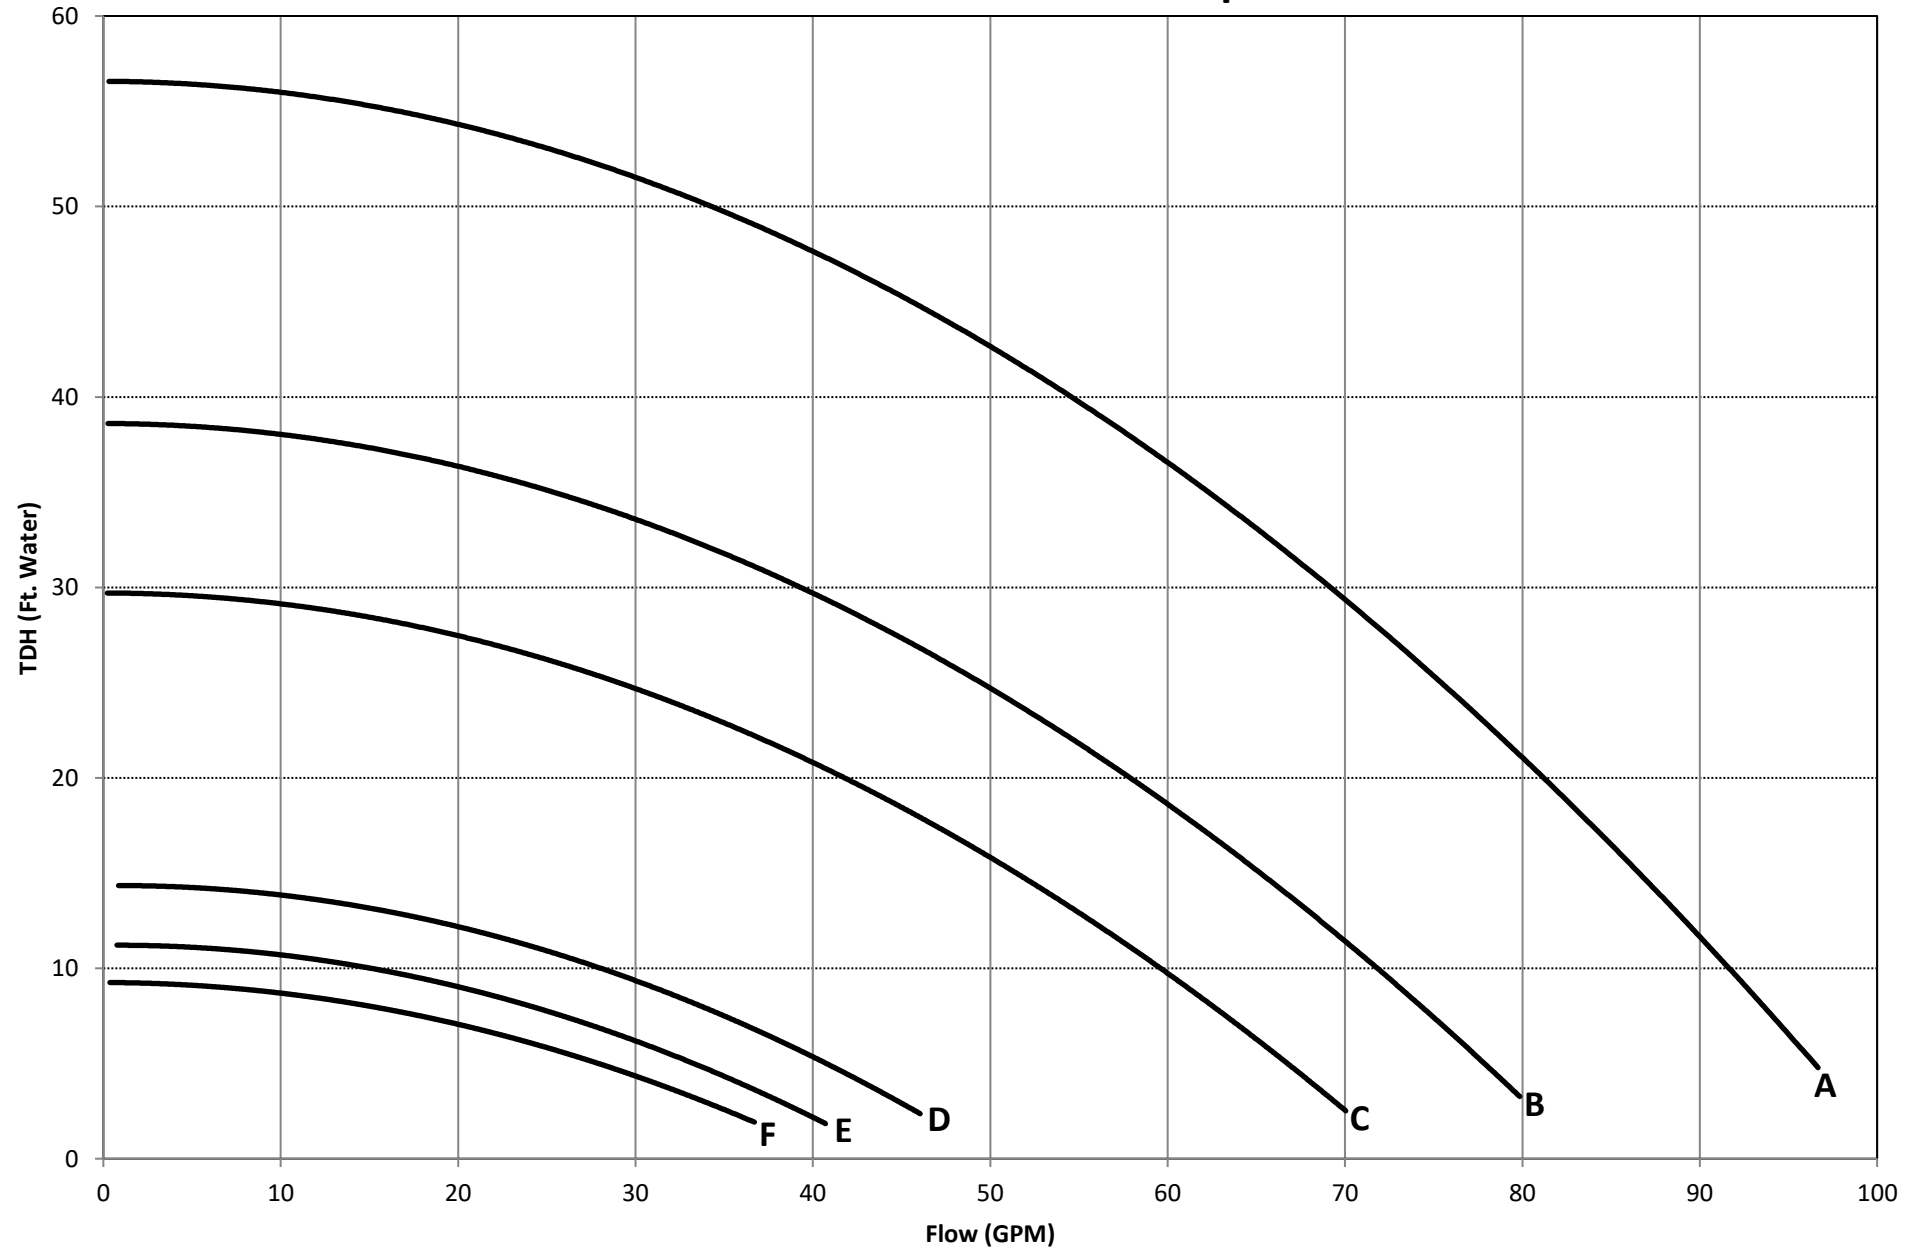

# SP2310X15XE Performance Comparison

**Key:**

**A: 3450 RPM   B: 2850 RPM   C: 2500 RPM   D: 1725 RPM   E: 1525 RPM   F: 1375 RPM**