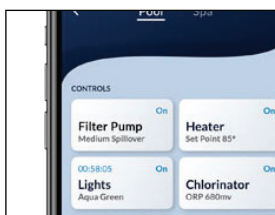

THE MOST INTUITIVE SMART-POOL CONTROLLER BY HAYWARD.

OmniLogic™

Automation System

Enjoy the luxuries of full control from the **industry's most intuitive app and effortless upgrades** to always keep your backyard on the cutting edge.

OmniLogic™

Automation System

THE CUTTING EDGE OF
BACKYARD CUSTOMIZATION.

- **Stay Cutting Edge.** OmniLogic is designed and engineered to advance with automation technology. The system's unique architecture allows for effortless access to the latest software upgrades, new capabilities, or even restoration of previous configurations.
- **Eliminate Complexity.** With the most intuitive, icon-based user interface on the market right on the base unit, set your controller to fit YOUR needs and preferences quickly and easily.
- **Easily Expand.** Thinking about adding a water feature? Possibly more landscape lighting? OmniLogic can accommodate you. With simple expansion hardware, it's easy and cost effective to seamlessly add features from heaters to pumps to lighting.
- ***2 years + 1 year** if purchased from a Totally Hayward Partner.

Remote capabilities for ease of use.

Customizable and intuitive user interface.

Wall mount included for simple access.

CONVINIENTLY CONTROL YOUR WORLD.

Seamlessly access your backyard via apps for iPhone and iPad, and Android devices, wireless and wired remotes, or the base unit itself depending on where you are or what you're doing. OmniLogic also has the ability to integrate with select home automation systems.