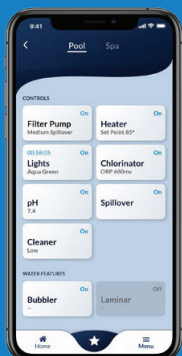

THE MOST INTUITIVE SMART-POOL CONTROLLER BY HAYWARD.

OmniLogic™

Automation System

Enjoy the luxuries of full control from the **industry's most intuitive app and effortless upgrades** to always keep your backyard on the cutting edge.

OmniLogic™

Automation System

THE CUTTING EDGE OF
BACKYARD CUSTOMIZATION.

- **Stay Cutting Edge.** OmniLogic is designed and engineered to advance with automation technology. The system's unique architecture allows for effortless access to the latest software upgrades, new capabilities, or even restoration of previous configurations.
- **Eliminate Complexity.** With the most intuitive, icon-based user interface on the market right on the base unit, set your controller to fit YOUR needs and preferences quickly and easily.
- **Easily Expand.** Thinking about adding a water feature? Possibly more landscape lighting? OmniLogic can accommodate you. With simple expansion hardware, it's easy and cost effective to seamlessly add features from heaters to pumps to lighting.
- ***2 years + 1 year** if purchased from a Totally Hayward Partner.

Remote capabilities for ease of use.

Customizable and intuitive user interface.

Wall mount included for simple access.

CONVINIENTLY CONTROL YOUR WORLD.

Seamlessly access your backyard via apps for iPhone and iPad, and Android devices, wireless and wired remotes, or the base unit itself depending on where you are or what you're doing. OmniLogic also has the ability to integrate with select home automation systems.