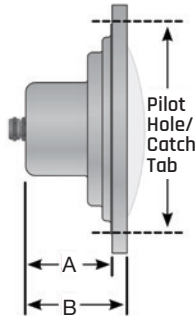

IN-GROUND LED POOL & SPA LIGHT FIXTURES

Nickel-Plated Brass Strain Relief with Sealing Gland

Guardian™ Silicone Lens Gasket

Fully Encapsulated Housing Base

High Output LED Technology

Tempered Glass Zero-Pixilation Lens

Heavy Gauge, Highly Corrosion-Resistant 316 Polished Steel

DIMENSIONS

	LPL-Fxx (Pool)	LPL-S1W (Spa)
A	3.4"	2.9"
B	3.9"	3.5"
Len Dia.	6.0"	2.9"
Faceplate Dia.	10.5"	5.7"
Pilot Hole/Catch Tab		
Standard Fixture Version	9 1/2" Center-to-Center	
SwimQuip Fixture Version*	8" Center-to-Center	

*J&J Electronic's faceplate diameter is larger than the standard SwimQuip faceplate. Ensure there is enough even surface for fixture faceplate to fit flat against pool wall.

LED Last up to 20X longer than incandescent lights*